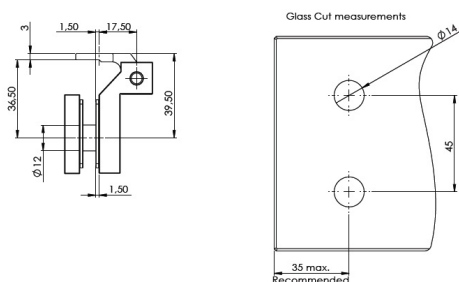

PRODUCT SHEET

Description:

Glass Door Hinge "Kiev", Wall/Glass, Alu-Look, 6-10mm Glass With Cover Plates, Load Capacity 36kg pr. Pair

Item number:

15.30.050-0

Units	Box	Carton	HS Code	Barcode
Set	1	30	8302100090	
				5704866504348